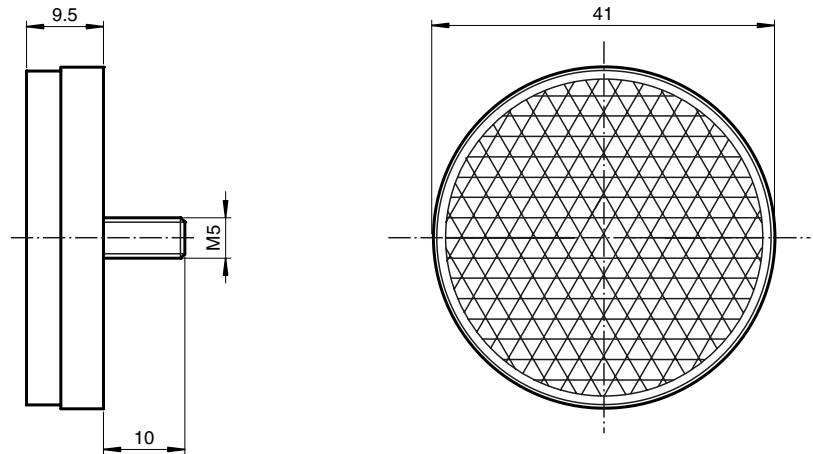

Dimensions

Model Number

REF-S42

Reflector, round \varnothing 42 mm, screw fixing
M5

Features

- Screw mounting for simple installation

Technical data

General specifications

Construction type	circular
-------------------	----------

Ambient conditions

Ambient temperature	-20 ... 85 °C (-4 ... 185 °F)
---------------------	-------------------------------

Mechanical specifications

Material	PMMA/ABS
Dimensions	Diameter: 42 mm
Mounting	screw fixing